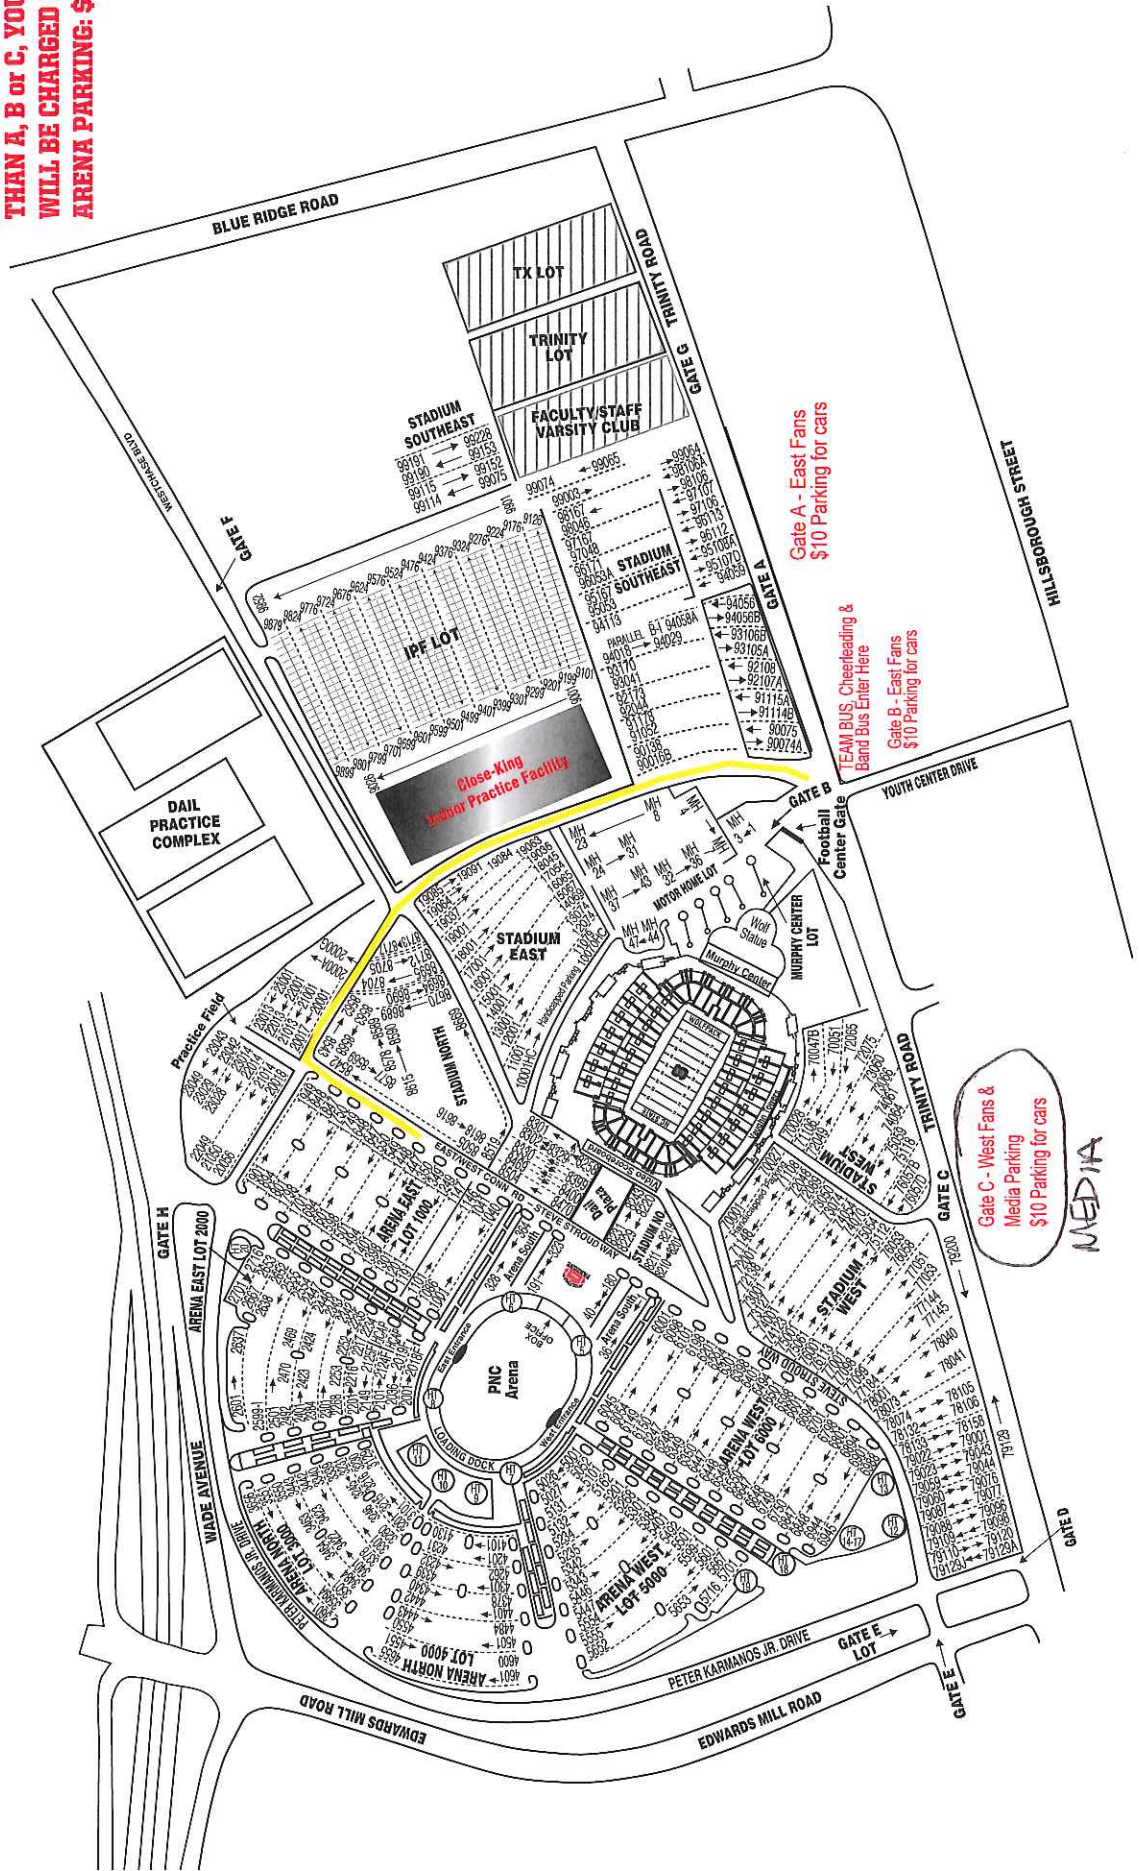

Requested credentials will be left at the Tent at Gate #4 on the West Side.

Parking

Press parking (with credentials) is on the West Side (Gate C from Trinity Road any spaces available. The media will not have to pay for parking. They will need to show their credential and park in the lot on the West Side (Gate C). The Will Call is on this side (West Side) located at the white tent at Gate #4.

Entrance

Media will enter Gate #4.

Press-Box

Credentialed media personnel will be granted access to the press box in Carter-Finley Stadium.

WOLFPACK FOOTBALL PARKING MAP

2016 NCHSAA FOOTBALL

****NOTE: IF YOU ENTER PARKING GATES OTHER THAN A, B or C, YOU WILL BE CHARGED PNC ARENA PARKING: \$20**

Wayne Day Family Field Carter-Finley Stadium

Team Bus Parking- North Dail Plaza

Band Parking

Cheerleading Parking

Teams enter stadium through Gate 14, they head to the right and go down these stairs and that will lead them to the A.E. Finley Field House