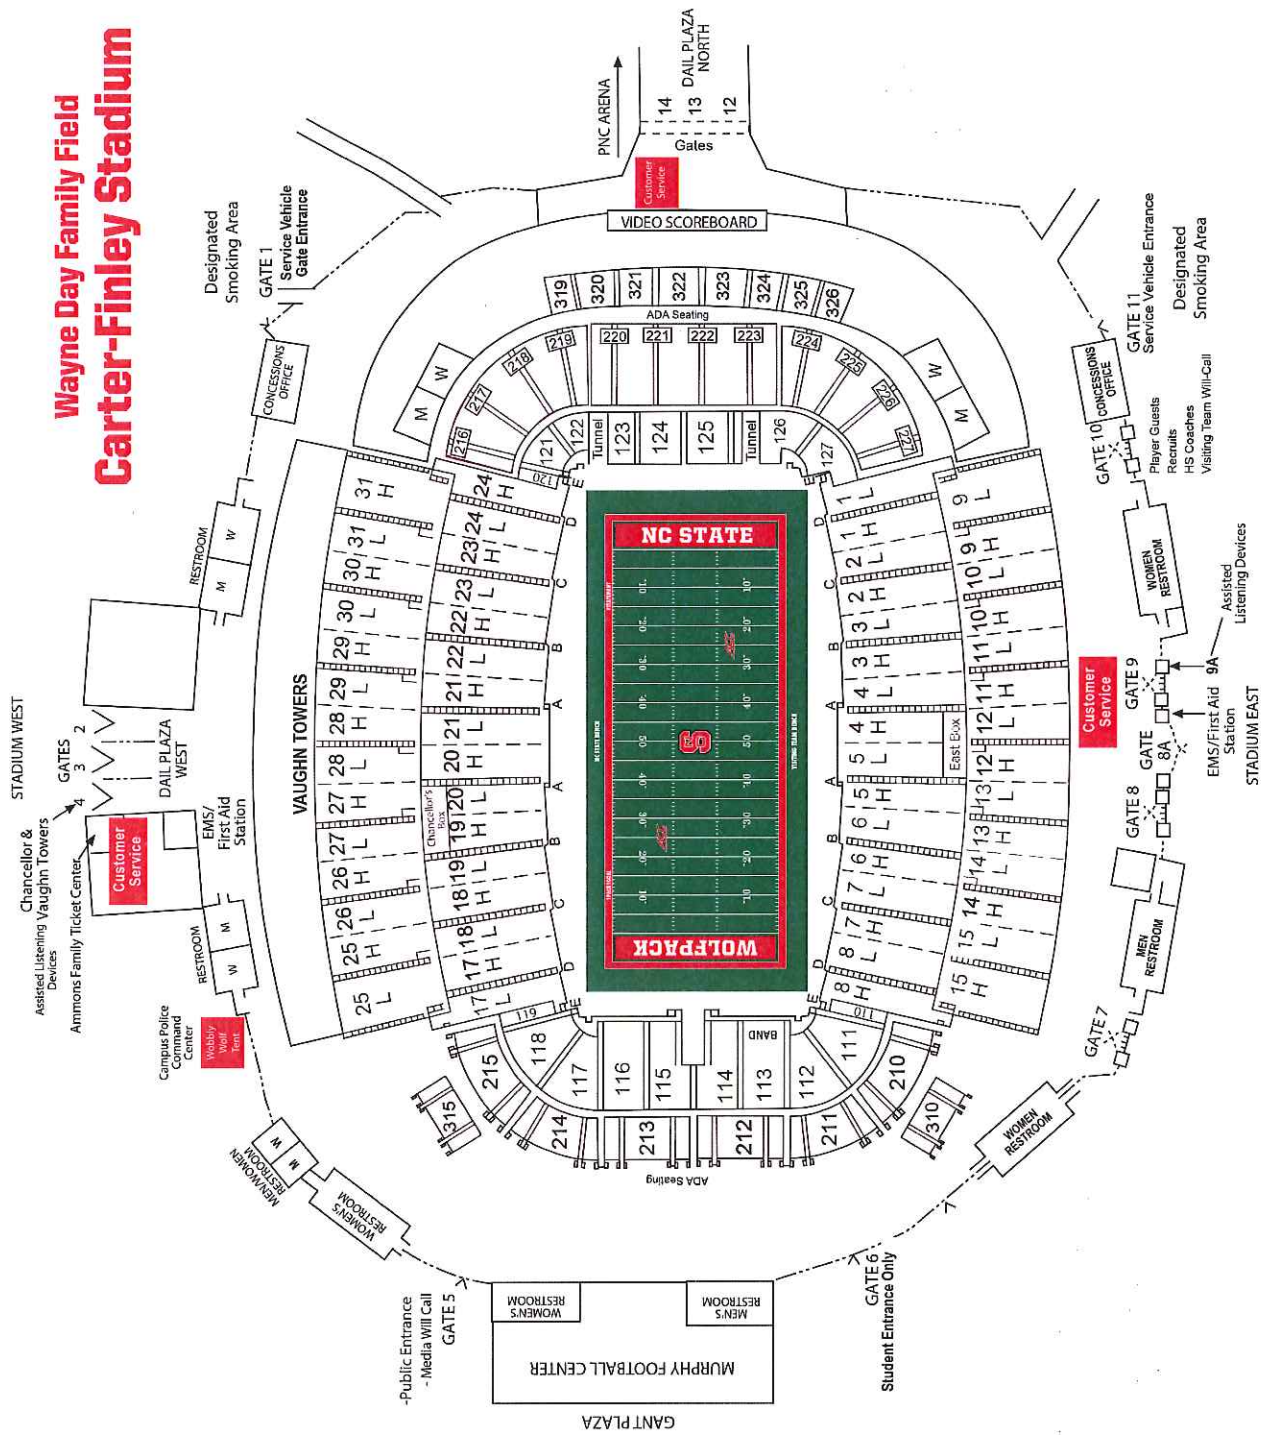

Requested credentials will be left at the Tent at Gate #4 on the West Side.

Parking

Press parking (with credentials) is on the West Side (Gate C from Trinity Road any spaces available. The media will not have to pay for parking. They will need to show their credential and park in the lot on the West Side (Gate C). The Will Call is on this side (West Side) located at the white tent at Gate #4.

Entrance

Media will enter Gate #4.

Press-Box

Credentialed media personnel will be granted access to the press box in Carter-Finley Stadium.

WOLFPACK FOOTBALL PARKING MAP

2016 NCHSAA FOOTBALL

****NOTE: IF YOU ENTER PARKING GATES OTHER THAN A, B or C, YOU WILL BE CHARGED PNC ARENA PARKING: \$20**

Wayne Day Family Field Carter-Finley Stadium

Team Bus Parking- North Dail Plaza

Band Parking

Cheerleading Parking

Teams enter stadium through Gate 14, they head to the right and go down these stairs and that will lead them to the A.E. Finley Field House