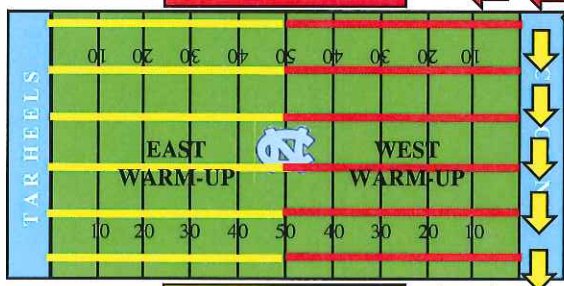

ALL ON GROUND FLOOR

-  EAST LOCKER ROOM
-  WEST LOCKER ROOM
-  PRESS CONFERENCE

NCHSAA
COACHES'
HOSPITALITY
ELEVATOR TO
LEVEL 5

GATE
2

POPE BOX

GATE
1

WEST PUBLIC & BAND ENTRANCE

GATE
3

Blue Zone
North

Gate 3
Ticket Office

KENAN FOOTBALL CENTER

TARHEELS

WEST BENCH

EAST BENCH

20
19
18
17
16
15
14
13
12
11
10
9
8
7
6
5
4
3
2
1

GATE
5

GATE
6

EAST PUBLIC ENTRANCE

Blue Zone
South

MEZZANINE

PRESS BOX

GATE
6