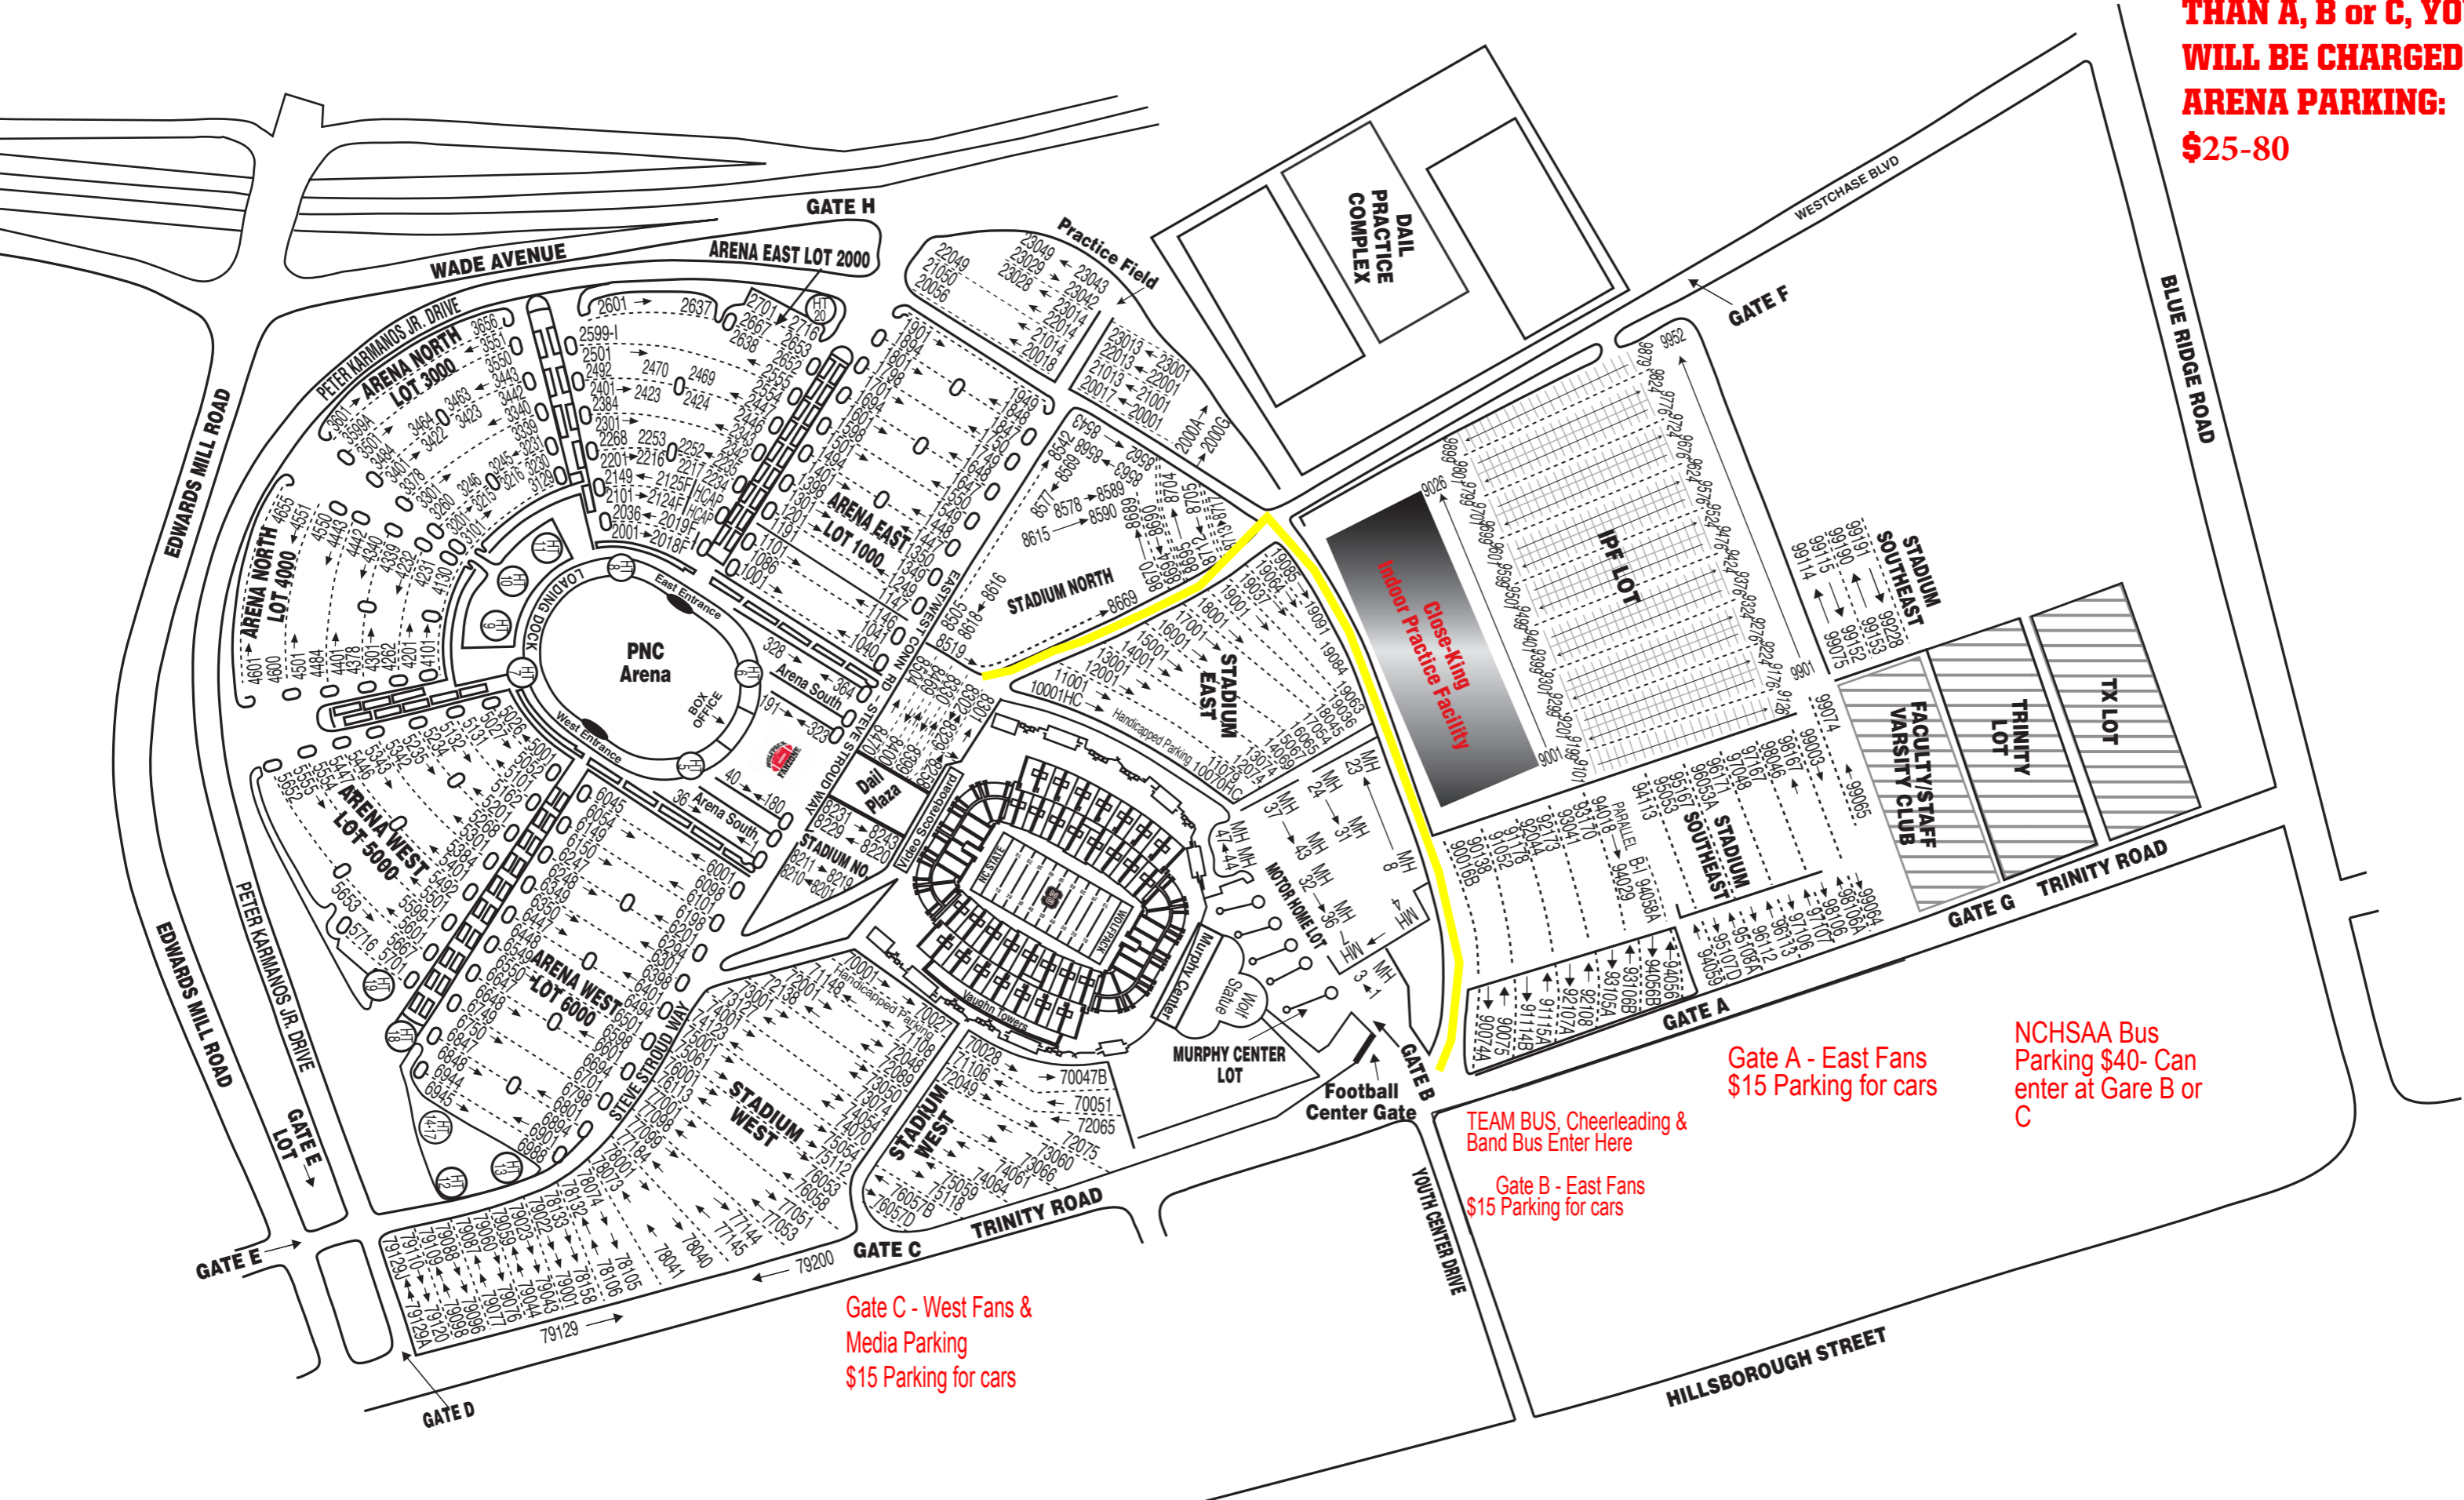

WOLFPACK FOOTBALL PARKING MAP

NCHSAA FOOTBALL

****NOTE: IF YOU ENTER PARKING GATES OTHER THAN A, B or C, YOU WILL BE CHARGED PNC ARENA PARKING: \$25-80**

Gate A - East Fans
\$15 Parking for cars

TEAM BUS, Cheerleading &
Band Bus Enter Here

Gate B - East Fans
\$15 Parking for cars

NCHSAA Bus
Parking \$40- Can
enter at Gate B or
C

Gate C - West Fans &
Media Parking
\$15 Parking for cars