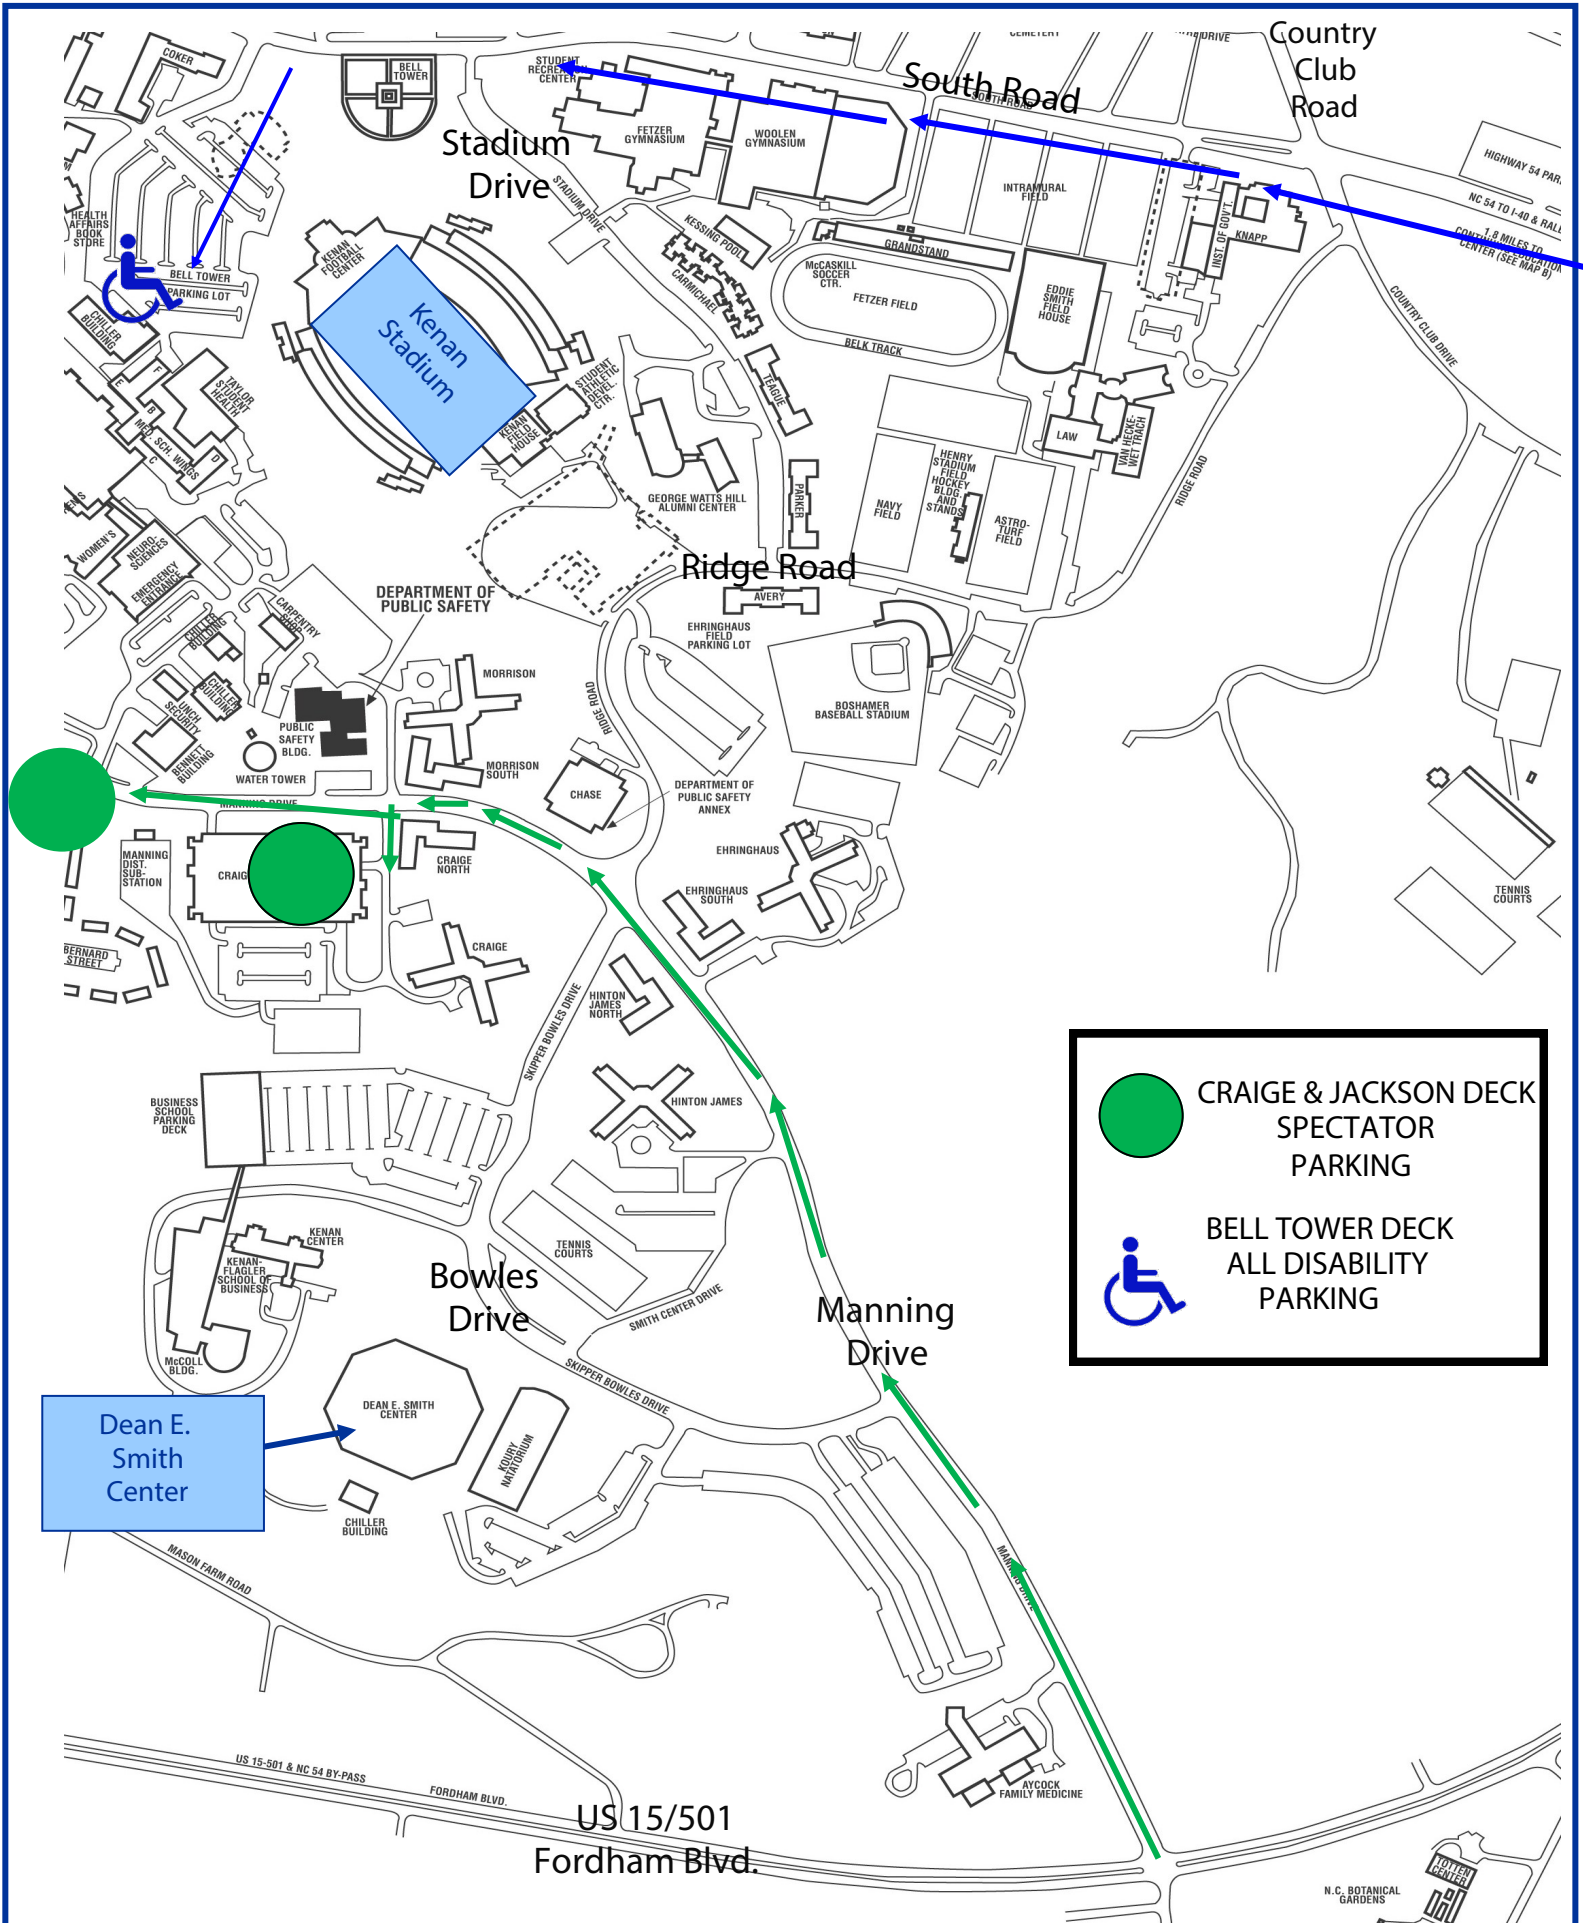

# NCHSAA Public Parking \$15

 CRAIGE & JACKSON DECK  
SPECTATOR  
PARKING

 BELL TOWER DECK  
ALL DISABILITY  
PARKING

Dean E. Smith Center